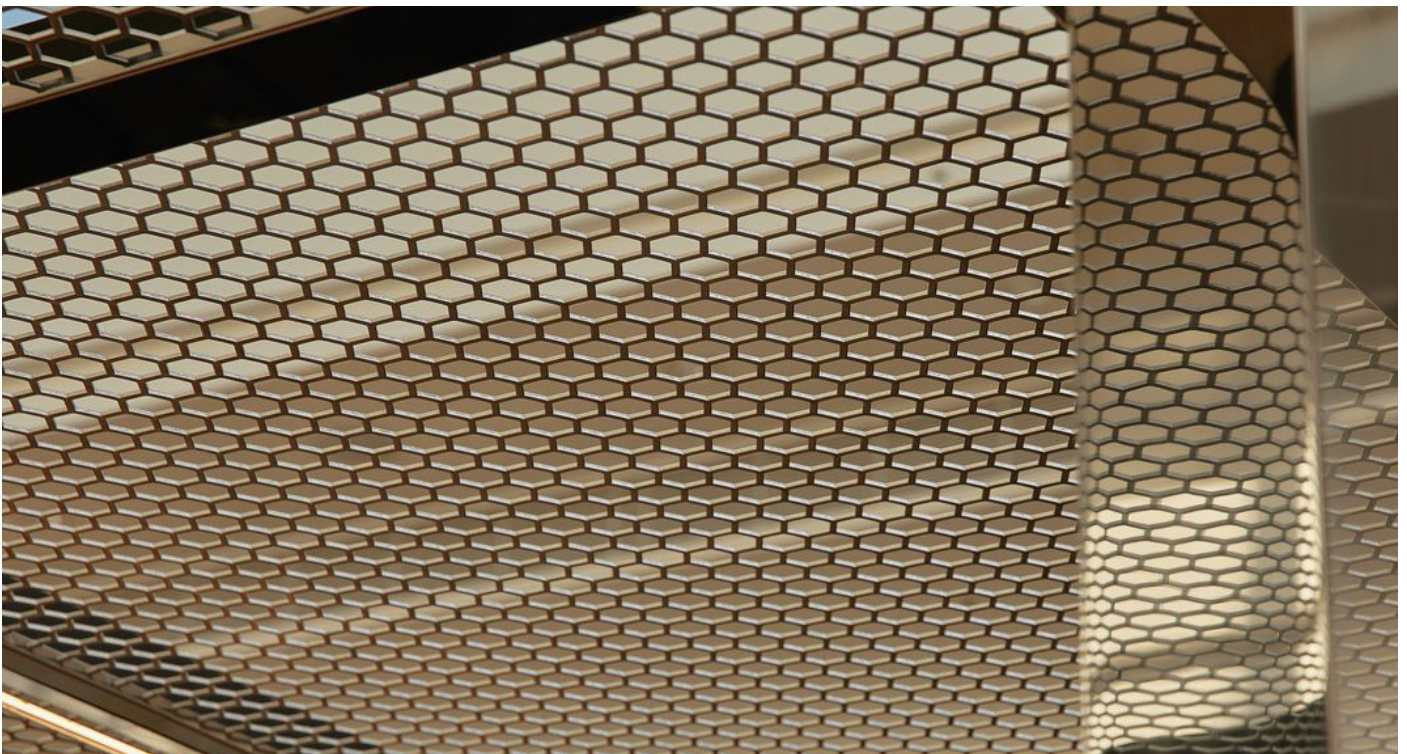

Material

Serbia Pavilion EXPO 2025 Osaka

Category: Facade: Exterior Wall

Description: Aluminum Panel / Color White

Material

Serbia Pavilion EXPO 2025 Osaka

Category: Facade: Exterior Column Cladding

Description: Stainless Steel Panel / Color Matte Grey

Material

Serbia Pavilion EXPO 2025 Osaka

Category: Facade: Exterior Mesh Screen

Description: Perforated Aluminum Sheets / Color Mirror Satin Green \varnothing 80mm

Material

Serbia Pavilion EXPO 2025 Osaka

Category: Facade: Exterior Facade First Floor Window Frame

Description: Perforated Aluminum Window Frame / Color Matte Black

Material

Serbia Pavilion EXPO 2025 Osaka

Category: Facade: Exterior Facade Second Floor Window Frame

Description: Perforated Aluminum Window Frame / Color Matte Light Grey

Material

Serbia Pavilion EXPO 2025 Osaka

Category: Facade: Exterior Facade First Floor Glass Partition

Description: Semi Transparent Frosted Glass / Green Plant Design

Material

Serbia Pavilion EXPO 2025 Osaka