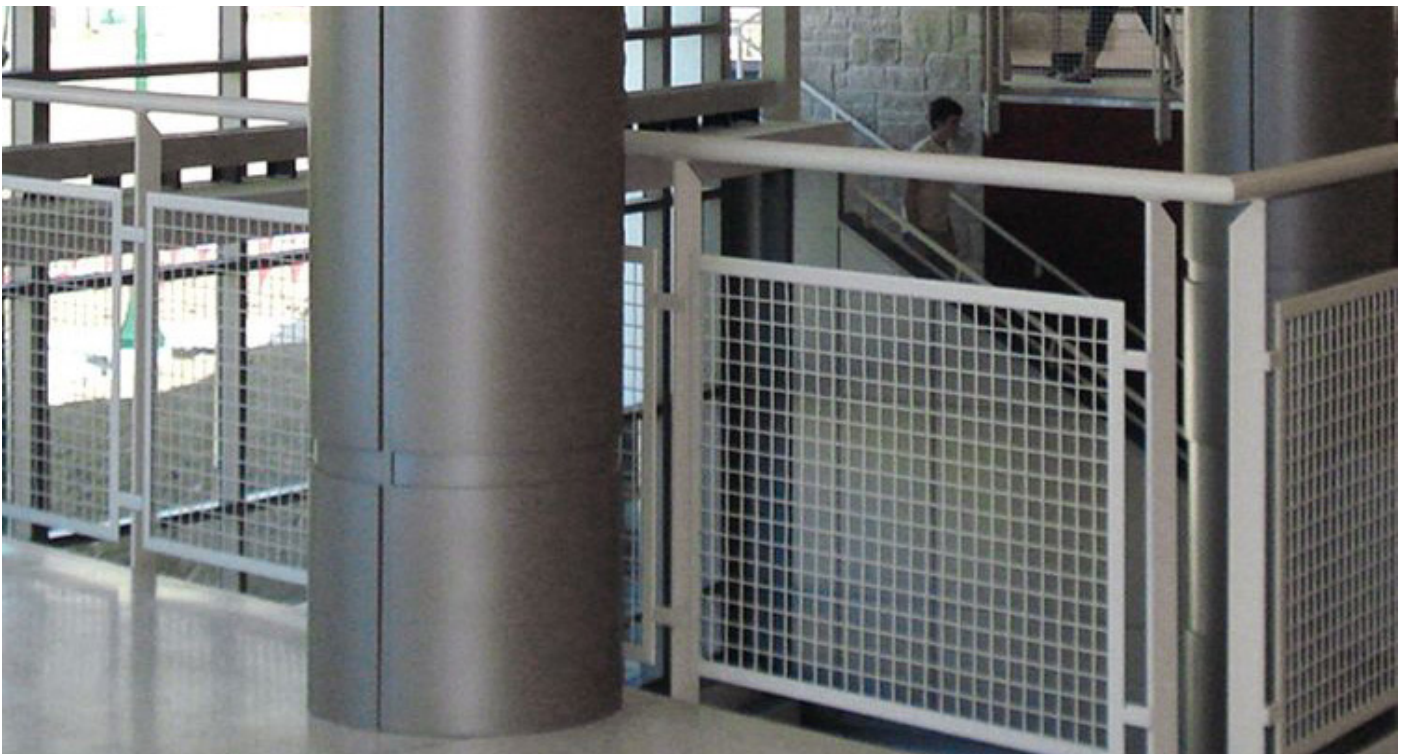

Material

Serbia Pavilion EXPO 2025 Osaka

Category: Facade: Exterior Wall

Description: Aluminum Panel / Color White

Material

Serbia Pavilion EXPO 2025 Osaka

Category: Facade: Exterior Column Cladding

Description: Stainless Steel Panel / Color Matte Grey

Material

Serbia Pavilion EXPO 2025 Osaka

Category: Facade: Exterior Mesh Screen

Description: Perforated Aluminum Sheets / Color Mirror Satin Green \varnothing 80mm

Material

Serbia Pavilion EXPO 2025 Osaka

Category: Facade: Exterior Facade First Floor Window Frame

Description: Perforated Aluminum Window Frame / Color Matte Black

Material

Serbia Pavilion EXPO 2025 Osaka

Category: Facade: Exterior Facade Second Floor Window Frame

Description: Perforated Aluminum Window Frame / Color Matte Light Grey

Material

Serbia Pavilion EXPO 2025 Osaka

Category: Facade: Exterior Facade First Floor Glass Partition

Description: Semi Transparent Frosted Glass / Green Plant Design

Material

Serbia Pavilion EXPO 2025 Osaka