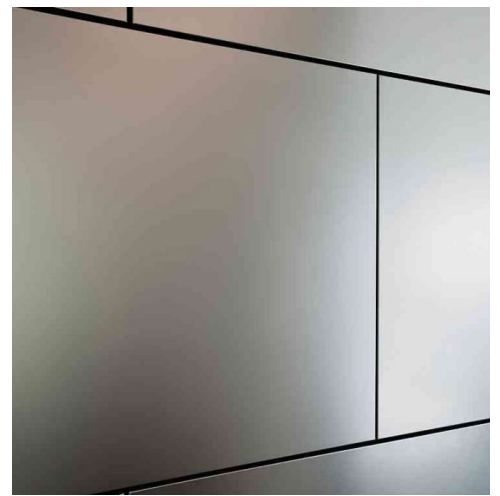

Material

Serbia Pavilion EXPO 2025 Osaka

Category: Facade: Exterior Wall

Description: Aluminum Panel / Color White

Material

Serbia Pavilion EXPO 2025 Osaka

Category: Facade: Exterior Column Cladding

Description: Stainless Steel Panel / Color Matte Grey

Material

Serbia Pavilion EXPO 2025 Osaka

Category: Facade: Exterior Mesh Screen

Description: Perforated Aluminum Sheets / Color Mirror Satin Green \varnothing 80mm

Material

Serbia Pavilion EXPO 2025 Osaka

Category: Facade: Exterior Facade First Floor Window Frame

Description: Perforated Aluminum Window Frame / Color Matte Black

Material

Serbia Pavilion EXPO 2025 Osaka

Category: Facade: Exterior Facade Second Floor Window Frame

Description: Perforated Aluminum Window Frame / Color Matte Light Grey

Material

Serbia Pavilion EXPO 2025 Osaka

Category: Facade: Exterior Facade First Floor Glass Partition

Description: Semi Transparent Frosted Glass / Green Plant Design

Material

Serbia Pavilion EXPO 2025 Osaka